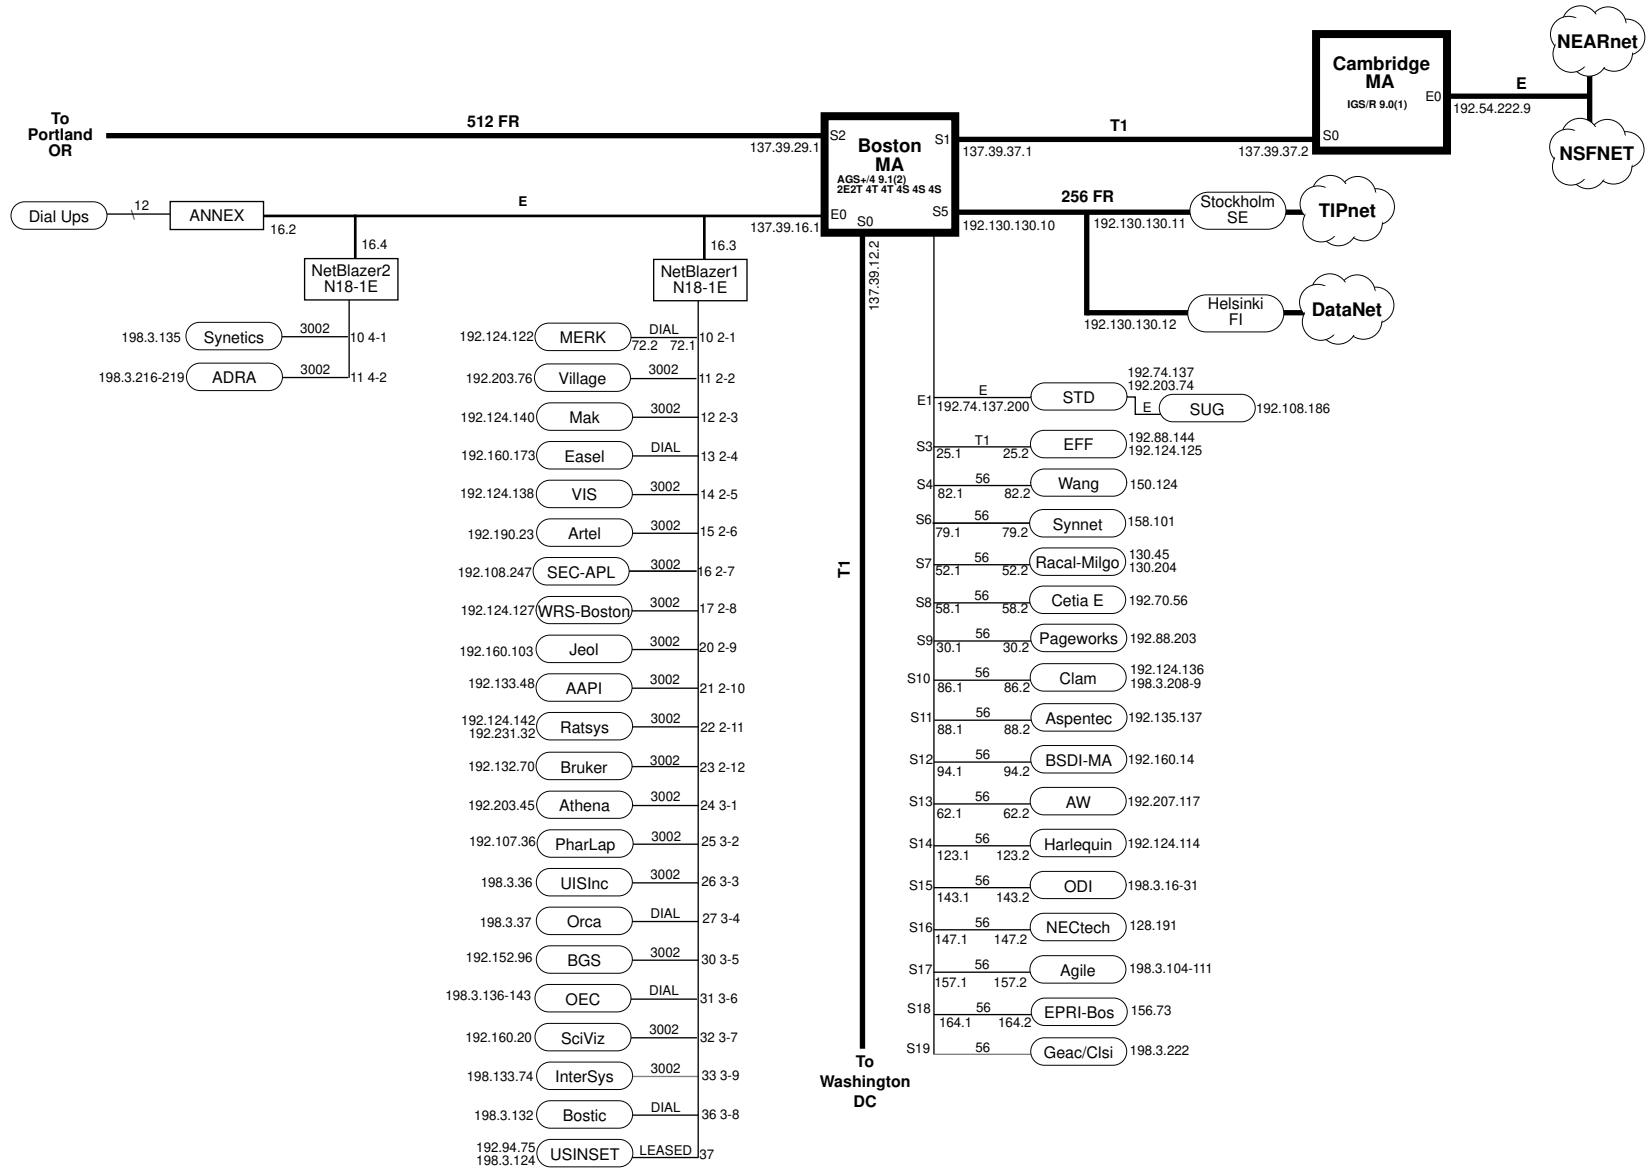

## Washington D.C. detail

\*MITRE's Addresses

- 7 128.19
- 128.29
- 134.182
- 129.83
- 134.182
- 192.12.24
- 192.47.242
- 192.48.114
- 192.48.115
- 192.68.173
- 192.80.55
- 192.100.71
- 192.188.104

## San Francisco Bay Area detail

## Boston detail

Texas detail

## Los Angeles/San Diego area detail

New York detail

Portland detail

Chicago detail

New Brunswick detail