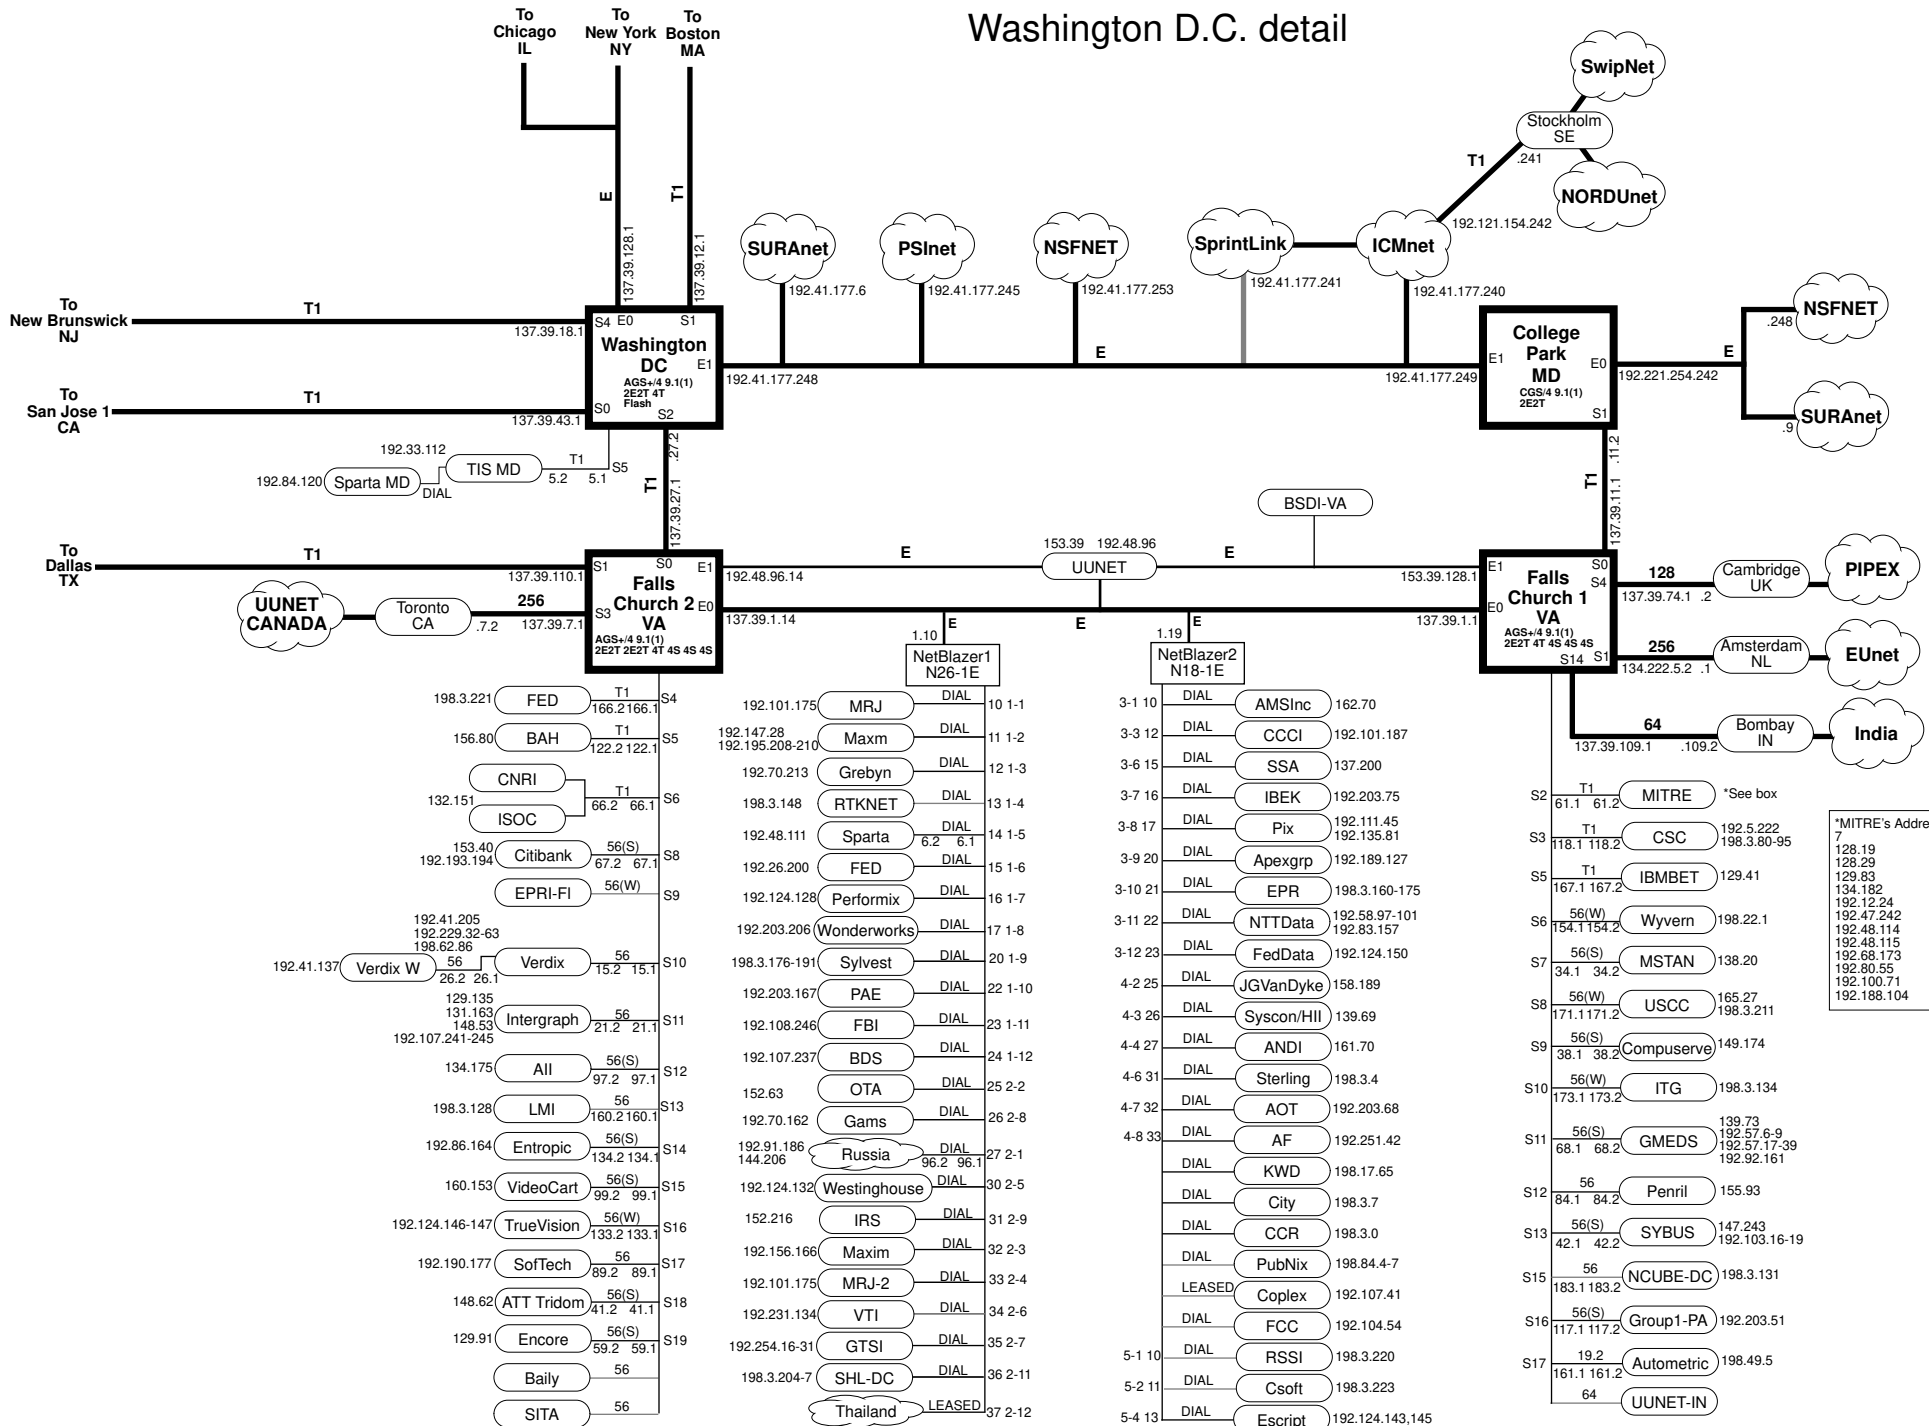

## Backbone

## Washington D.C. detail

\*MITRE's Addresses

- 7 128.19
- 128.29
- 134.182
- 129.83
- 134.182
- 192.12.24
- 192.47.242
- 192.48.114
- 192.48.115
- 192.68.173
- 192.80.55
- 192.100.71
- 192.188.104

## Boston detail

Texas detail

## Los Angeles/San Diego area detail

New York detail

Portland detail

Chicago detail

New Brunswick detail