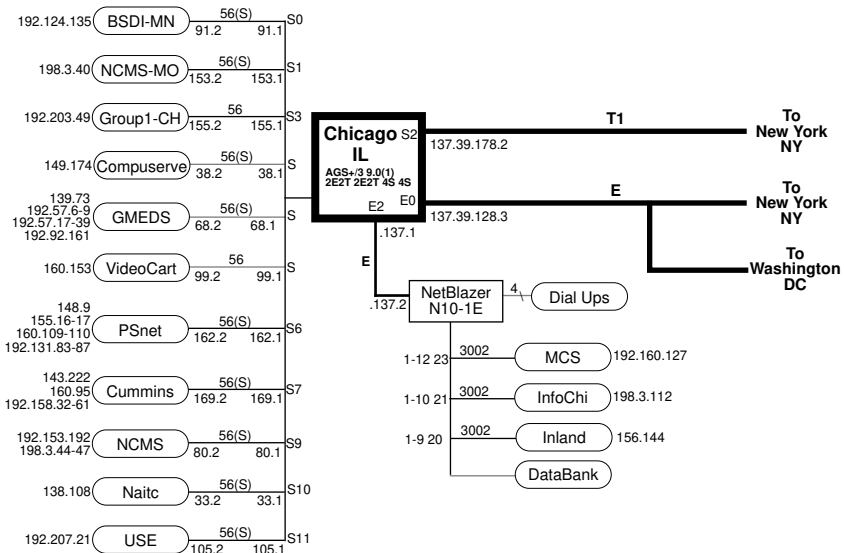

## Washington D.C. detail

\*MITRE's Addresses

- 7 128.19
- 128.29
- 134.182
- 129.83
- 134.182
- 192.12.24
- 192.47.242
- 192.48.114
- 192.48.115
- 192.68.173
- 192.80.55
- 192.100.71
- 192.188.104

## Boston detail

Texas detail

## Los Angeles/San Diego area detail

New York detail

Portland detail

Chicago detail

New Brunswick detail