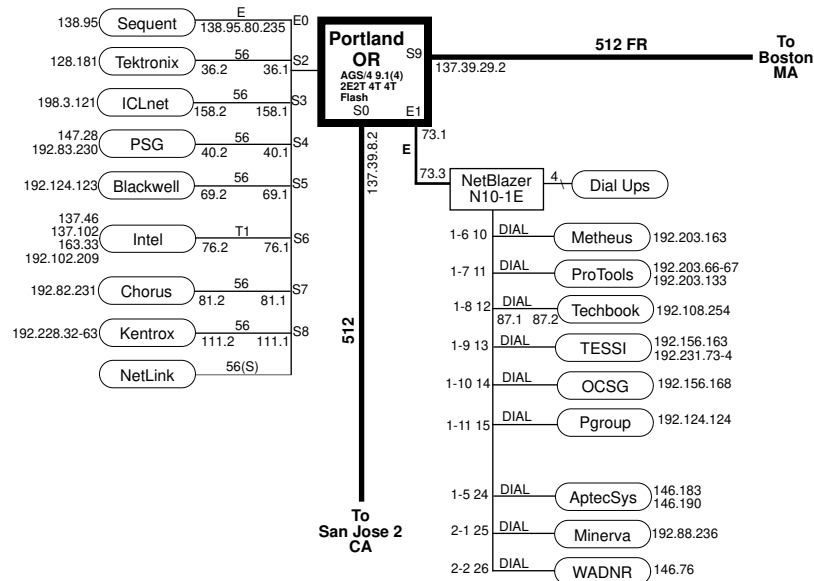

## Washington D.C. detail

\*MITRE's Addresses

- 7 128.19
- 128.29
- 134.182
- 129.83
- 134.182
- 192.12.24
- 192.47.242
- 192.48.114
- 192.48.115
- 192.68.173
- 192.80.55
- 192.100.71
- 192.188.104

## San Francisco Bay Area detail

## Boston detail

Texas detail

## Los Angeles/San Diego area detail

New York detail

Portland detail

Chicago detail

New Brunswick detail