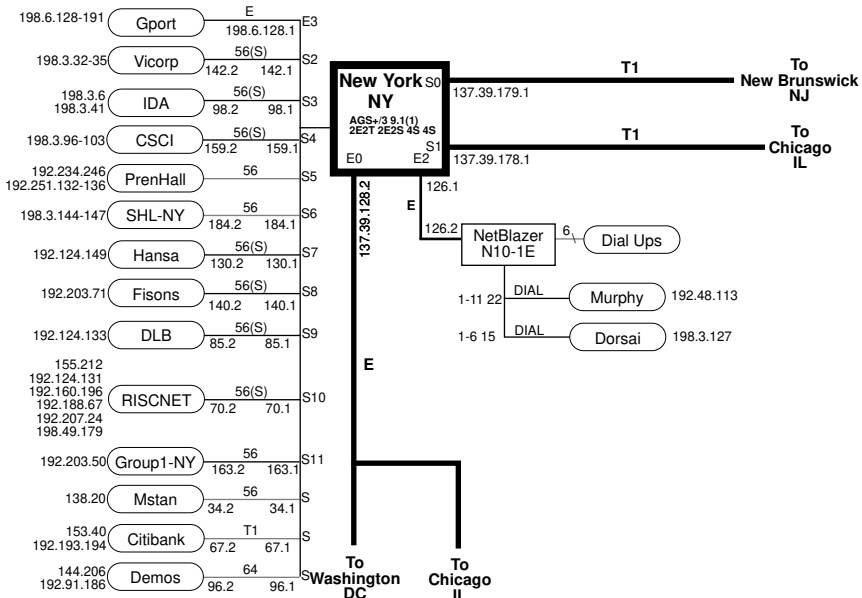

## Washington D.C. detail

\*MITRE's Addresses

- 7 128.19
- 128.29
- 134.182
- 129.83
- 134.182
- 192.12.24
- 192.47.242
- 192.48.114
- 192.48.115
- 192.68.173
- 192.80.55
- 192.100.71
- 192.188.104

## San Francisco Bay Area detail

## Boston detail

Texas detail

## Los Angeles/San Diego area detail

New York detail

Portland detail

Chicago detail

New Brunswick detail